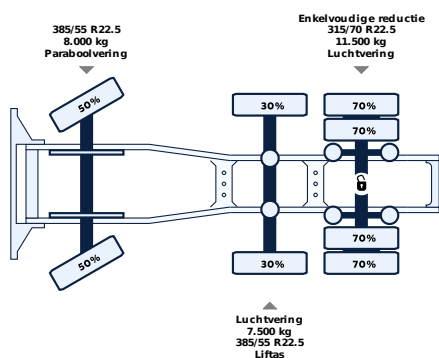

ALL PROPERTIES

General

ID	LVS7999
GVW	26.000 kg
VIN	YV2XZYOC6LA859093
Fuel	Diesel
Color	Blauw
Number of gears	12
Mileage	658.000 km
brochure.empty_mass	8.800 kg
Wheelbase	410 cm
Engine	460 pk
Carrying capacity	17.200 kg
Emission-standard	Euro 6
Gear box	Automatic
First registration	25-02-2020

Options

- ✓ 7 Inch Multimedia System
- ✓ Adaptive Cruise Control
- ✓ Aluminum fuel tank
- ✓ Climate Control
- ✓ Electric mirrors
- ✓ Flashing lights
- ✓ Forward collision warning
- ✓ Immobilizer (B1)
- ✓ Navigation
- ✓ Radio CD player
- ✓ Seat heating
- ✓ Sliding dish
- ✓ Sper
- ✓ Work lamp(s)
- ✓ ABS
- ✓ Air conditioning
- ✓ Axle load indicator
- ✓ Electrically operated windows
- ✓ Electric windows
- ✓ Fog lights
- ✓ High Beams
- ✓ Lane Change Support
- ✓ Parking Heater
- ✓ Roof Spoiler
- ✓ Sleeping cabin
- ✓ Speed limiter
- ✓ Sun visor
- ✓ Xenon lighting

Axes