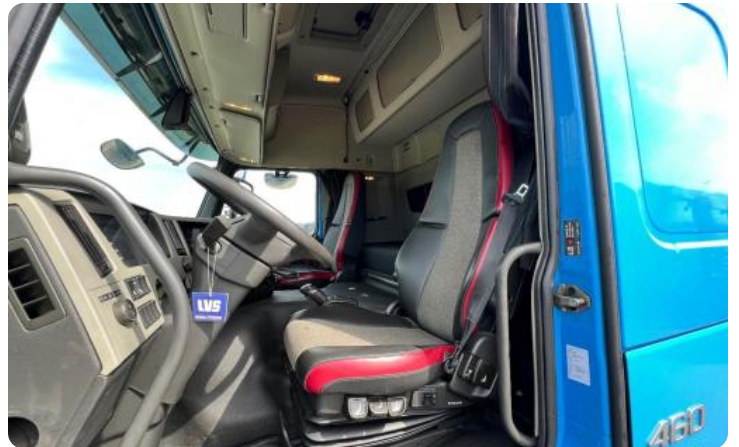

WhatsApp

+31653923043

WhatsApp +31653923043 toevoegen

Añadir WhatsApp +31653923043

Add WhatsApp +31653923043

Folgen Sie WhatsApp +31653923043 hinzu