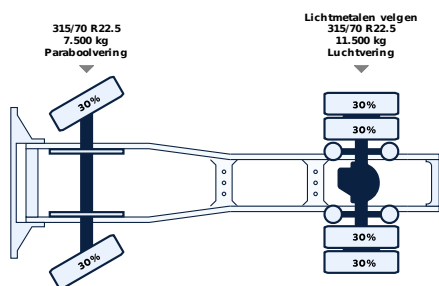

ALL PROPERTIES

General

ID	LVS8048
GVW	19.000 kg
VIN	YV2XZX0A1EA758216
Fuel	Diesel
Color	Overig
Number of gears	12
Mileage	970.000 km
APK (MOT) to	27-12-2026
brochure.empty_mass	7.230 kg
Wheelbase	380 cm
Engine	450 pk
Carrying capacity	11.770 kg
Dimensions(L x W)	600 x 255cm
Emission-standard	Euro 6
Gear box	Automatic
First registration	27-12-2013

Options

- ✓ ABS
- ✓ Alcoa rims
- ✓ Beacon(s)
- ✓ Hydraulic Tipper / Walking floor
- ✓ Parking Heater
- ✓ Refridgerator
- ✓ Speed limiter
- ✓ Spoilers
- ✓ Sun visor
- ✓ Work lamp(s)
- ✓ Air conditioning
- ✓ Aluminum fuel tank
- ✓ Electric windows
- ✓ Immobilizer (B1)
- ✓ Radio Display 9 inches
- ✓ Sleeping cabin
- ✓ Sper
- ✓ Spoiler set
- ✓ Volvo Maintenance history available
- ✓ Xenon lighting

Axes