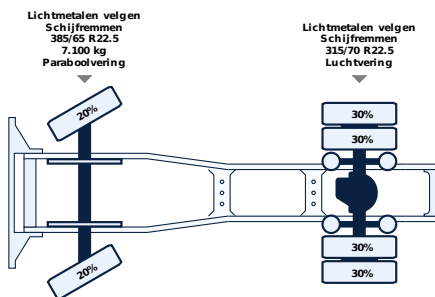

ALL PROPERTIES

General

ID	LVS8018
GVW	20.100 kg
VIN	YV2XZ22A8JA827025
Fuel	Diesel
Color	Groen
Number of gears	12
Mileage	312.000 km
brochure.empty_mass	6.959 kg
Wheelbase	370 cm
brochure.cabine_type	Globetrotter cabine
Engine	410 pk
Carrying capacity	13.120 kg
Emission-standard	Euro 6
Gear box	Automatic
First registration	01-06-2018

Options

- ✓ 9 inch Multimedia screen
- ✓ Air conditioning
- ✓ Aluminum fuel tank
- ✓ Disc brakes
- ✓ Electric mirrors
- ✓ Forward collision warning
- ✓ Immobilizer (B1)
- ✓ PTO
- ✓ Sun visor
- ✓ ABS
- ✓ Alcoa rims
- ✓ Axle load indicator
- ✓ Electrically operated windows
- ✓ Flashing lights
- ✓ Hydraulics
- ✓ On-board computer
- ✓ Refridgerator

Axes