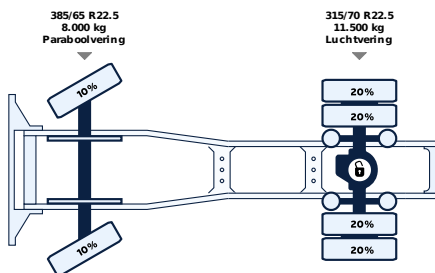

ALL PROPERTIES

General

ID	LVS8044
GVW	19.500 kg
VIN	YV2X922A9GB783443
Fuel	Diesel
Color	Creme
Number of gears	12
Mileage	907.000 km
APK (MOT) to	12-08-2026
brochure.empty_mass	7.422 kg
Wheelbase	370 cm
Engine	370 pk
Carrying capacity	12.078 kg
Dimensions(L x W)	589 x 254cm
Emission-standard	Euro 6
Gear box	Automatic
First registration	09-08-2016

Options

- ✓ **ABS**
- ✓ **Air conditioning**
- ✓ **Aluminum fuel tank**
- ✓ **Central door locking**
- ✓ **Climate Control**
- ✓ **Electric windows**
- ✓ **Maintenance history**
- ✓ **Radio**
- ✓ **Roof Spoiler**
- ✓ **Sleeping cabin**
- ✓ **Speed limiter**
- ✓ **Sper**
- ✓ **Sun visor**
- ✓ **Work lamp(s)**

Axes