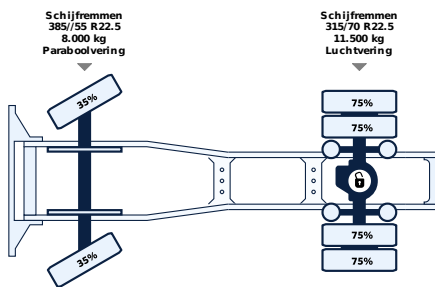

ALL PROPERTIES

General

ID	LVS7991
GVW	19.500 kg
VIN	YV2X922A1GB785655
Fuel	Diesel
Color	Zwart
Number of gears	12
Mileage	955.532 km
APK (MOT) to	19-10-2026
brochure.empty_mass	7.997 kg
Wheelbase	380 cm
brochure.cabine_type	Globetrotter cabine
Engine	370 pk
Carrying capacity	11.503 kg
Dimensions(L x W)	599 x 254cm
Emission-standard	Euro 6
Gear box	Automatic
First registration	19-10-2016

Options

- ✓ Air conditioning
- ✓ Air suspension
- ✓ Disc brakes
- ✓ Electric mirrors
- ✓ Engine Brake
- ✓ Front fog lights
- ✓ Parking Heater
- ✓ Roof Spoiler
- ✓ Sleeping cabin
- ✓ Sun visor
- ✓ Air horn
- ✓ Aluminum fuel tank
- ✓ Double fuel tank
- ✓ Electric windows
- ✓ Fog lights
- ✓ Immobilizer (B1)
- ✓ Radio CD player
- ✓ Side skirts
- ✓ Spoilers
- ✓ Volvo Maintenance history available

Axes