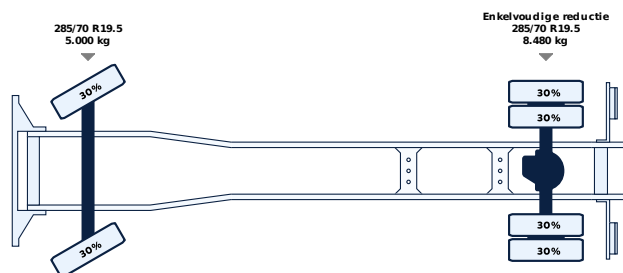

ALLE EIGENSCHAPPEN

Algemeen

ID	LVS7970
GVW	12.000 kg
VIN	YV2TH60A7BB586839
Brandstof	Diesel
Kleur	Rood
Kilometerstand	451.255 km
APK tot	30-03-2026
brochure.empty_mass	7.350 kg
Wielbasis	410 cm
Motor	290 pk
Laadvermogen	4.750 kg
Afmeting(l x b)	825 x 255cm
Emissienorm	Euro 5
Versnellingsbak	Manual
1e registratie	20-06-2011

Opties

- ✓ ABS
- ✓ PTO
- ✓ Remote Controle
- ✓ Startonderbreker (B1)
- ✓ Zonneklep
- ✓ Airconditioning
- ✓ Radio
- ✓ Snelheidsbegrenzer
- ✓ Werklamp(en)
- ✓ Zwaailampen

Opbouwgegevens

Opbouw

Kraanwagen

Asconfiguratie