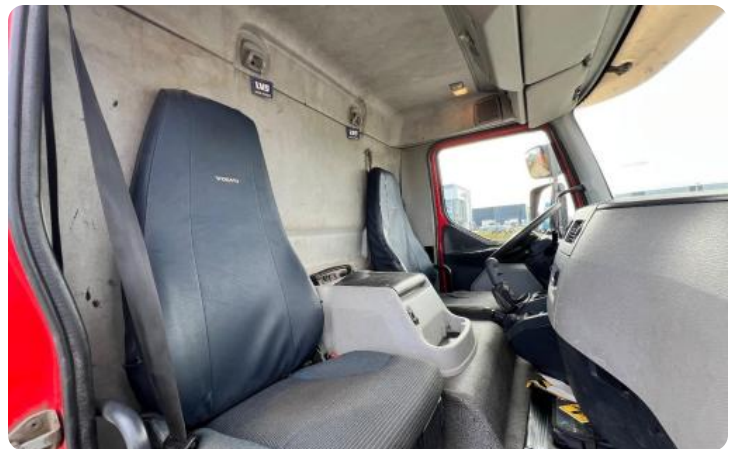

WhatsApp

+31653923043

WhatsApp +31653923043 toevoegen

Añadir WhatsApp +31653923043

Add WhatsApp +31653923043

Folgen Sie WhatsApp +31653923043 hinzu