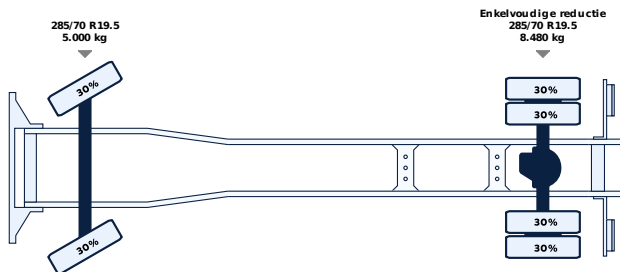

ALL PROPERTIES

General

ID	LVS7970
GVW	12.000 kg
VIN	YV2TH60A7BB586839
Fuel	Diesel
Color	Rood
Mileage	451.255 km
APK (MOT) to	30-03-2026
brochure.empty_mass	7.350 kg
Wheelbase	410 cm
Engine	290 pk
Carrying capacity	4.750 kg
Dimensions(L x W)	825 x 255cm
Emission-standard	Euro 5
Gear box	Manual
First registration	20-06-2011

Options

- ✓ ABS
- ✓ Air conditioning
- ✓ Flashing lights
- ✓ Immobilizer (B1)
- ✓ PTO
- ✓ Radio
- ✓ Remote Control
- ✓ Speed limiter
- ✓ Sun visor
- ✓ Work lamp(s)

Body details

Bodywork

Kraanwagen

Axes