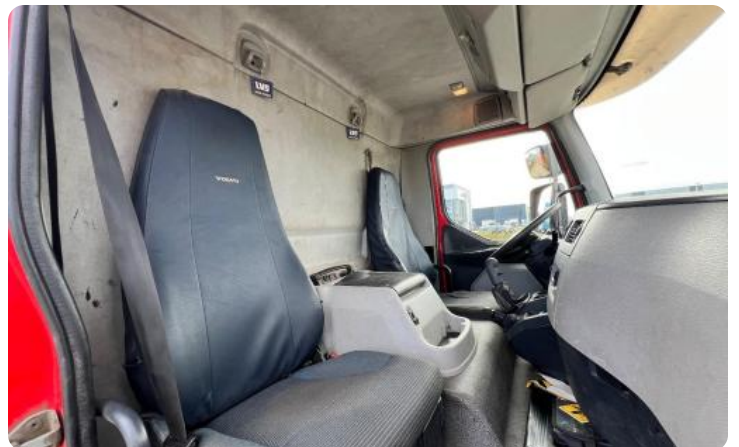

WhatsApp

+31653923043

WhatsApp +31653923043 toevoegen

Añadir WhatsApp +31653923043

Add WhatsApp +31653923043

Folgen Sie WhatsApp +31653923043 hinzu