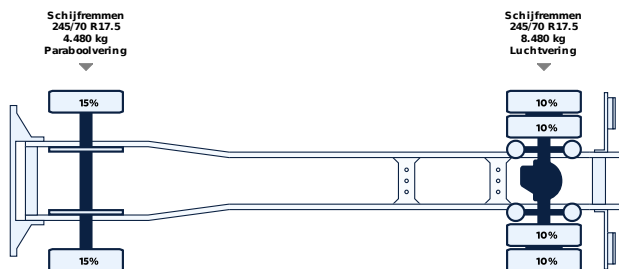

Body details

Type	Playwood gesloten bak
Brand	Brinks
Bodywork	Gesloten bak
Dimensions bodywork (L x W x H)	722 x 249 x 230cm

Axes

Tail lift

Kind	Achtersluitklep
Brand	DHollandia
Capacity	1.500 kg

WHEN IT COMES TO BETTER DEALS, YOU'RE RIGHT WITH US