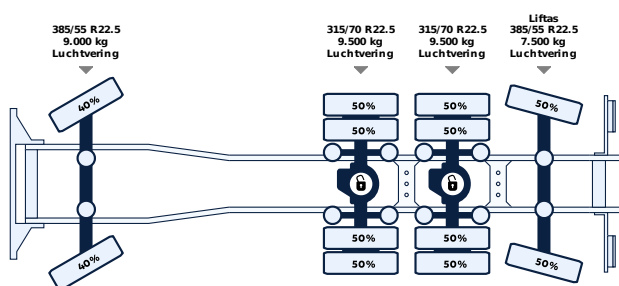

ALL PROPERTIES

General

ID	LVS8043
GVW	33.000 kg
VIN	YV2RT60G8JA825588
Fuel	Diesel
Color	Blauw
Number of gears	12
Mileage	717.000 km
brochure.empty_mass	13.100 kg
Wheelbase	3700 cm
Engine	540 pk
Carrying capacity	19.900 kg
Emission-standard	Euro 6
Gear box	Automatic
First registration	20-04-2018

Axes

Body details

Brand	Vlakke Laadbak
Bodywork	Open laadbak
Dimensions bodywork (L x W x H)	700 x 255cm

WHEN IT COMES TO BETTER DEALS, YOU'RE RIGHT WITH US

At Our Truck Team, we always strive to get you the best deals. With years of experience in the market, we have a keen eye for opportunities and possibilities. This enables us not only to offer better deals, but also to keep everything running smoothly.