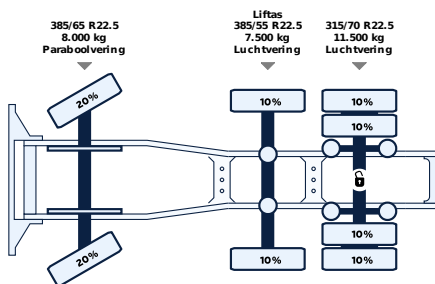

ALL PROPERTIES

General

ID	LVS8042
GVW	27.000 kg
VIN	YV2RTYOC2MA875271
Fuel	Diesel
Color	Rood
Number of gears	12
Mileage	540.000 km
brochure.empty_mass	9.200 kg
Wheelbase	410 cm
Engine	460 pk
Carrying capacity	17.800 kg
Emission-standard	Euro 6
Gear box	Automatic
First registration	24-02-2021

Options

- ✓ 9 inch Multimedia screen
- ✓ Adaptive Cruise Control
- ✓ Coffee maker
- ✓ Electrically adjustable seats
- ✓ Forward collision warning
- ✓ I-See
- ✓ Inverter 24V - 230V
- ✓ NATO plug
- ✓ On-board computer
- ✓ Refridgerator
- ✓ Speed limiter
- ✓ Spoilers
- ✓ Sun visor
- ✓ VEB+
- ✓ ABS
- ✓ Climate Control
- ✓ Daytime running lights
- ✓ Electrically operated windows
- ✓ High Beams
- ✓ Immobilizer (B1)
- ✓ Lift Axle
- ✓ Navigation
- ✓ Parking Heater
- ✓ Sleeping cabin
- ✓ Sper
- ✓ Stability control
- ✓ TV
- ✓ Work lamp(s)

Axes