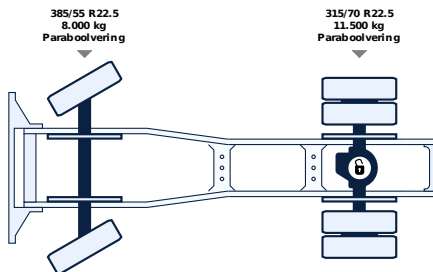

ALL PROPERTIES

General

ID	LVS8002
GVW	21.000 kg
VIN	YV2RTW0A9PB405479
Fuel	Diesel
Color	Wit
Number of gears	12
Mileage	225.000 km
APK (MOT) to	11-09-2026
brochure.empty_mass	7.403 kg
Wheelbase	370 cm
Engine	420 pk
Carrying capacity	13.597 kg
Emission-standard	Euro 6
Gear box	Automatic
First registration	16-11-2022

Options

- ✓ 2x Sleeping bed
- ✓ 9 inch Multimedia screen
- ✓ ABS
- ✓ Adaptive Cruise Control
- ✓ Axle load indicator
- ✓ Climate Control
- ✓ Coffee maker
- ✓ Drawbar
- ✓ EBS
- ✓ Fire extinguisher
- ✓ Flashing lights
- ✓ Fog lights
- ✓ Forward collision warning
- ✓ i-Cruise
- ✓ Immobilizer (B1)
- ✓ Lane Keeping Support
- ✓ LED-lighting
- ✓ LED headlights
- ✓ NATO plug
- ✓ On-board computer
- ✓ Parking Heater
- ✓ Refridgerator
- ✓ Remote controlled central door locking
- ✓ Roof Spoiler
- ✓ Seat heating
- ✓ Side skirts
- ✓ Sleeping cabin
- ✓ Speed limiter
- ✓ Sper
- ✓ Spoiler set
- ✓ Sun visor
- ✓ VEB+
- ✓ VEB+ Volvo Engine Brake Plus
- ✓ Work lamp(s)

Axes