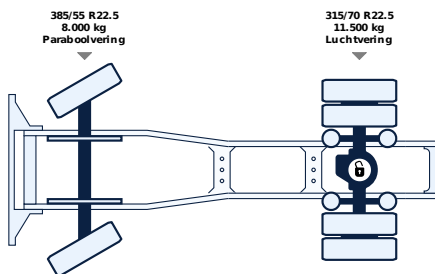

ALL PROPERTIES

General

ID	LVS8006
GVW	21.000 kg
VIN	YV2RTW0A2MA882305
Fuel	Diesel
Color	Wit
Number of gears	12
Mileage	362.000 km
APK (MOT) to	08-07-2026
brochure.empty_mass	7.432 kg
Engine	420 pk
Carrying capacity	13.568 kg
Emission-standard	Euro 6
Gear box	Automatic
First registration	27-06-2021

Options

- ✓ 2x Sleeping bed
- ✓ 9 inch Multimedia screen
- ✓ ABS
- ✓ Aluminum fuel tank
- ✓ Axle load indication
- ✓ Beacon(s)
- ✓ Central door locking remote control
- ✓ Climate Control
- ✓ Drawbar
- ✓ EBS
- ✓ Fire extinguisher
- ✓ Fog lights
- ✓ Forward collision warning
- ✓ i-Cruise
- ✓ Immobilizer (B1)
- ✓ Lane Keeping Support
- ✓ LED-lighting
- ✓ LED headlights
- ✓ On-board computer
- ✓ Parking Heater
- ✓ Refridgerator
- ✓ Roof Spoiler
- ✓ Seat heating
- ✓ Speed limiter
- ✓ Sper
- ✓ Spoiler set
- ✓ Sun visor
- ✓ VEB+ Volvo Engine Brake Plus
- ✓ Work lamp(s)

Axes