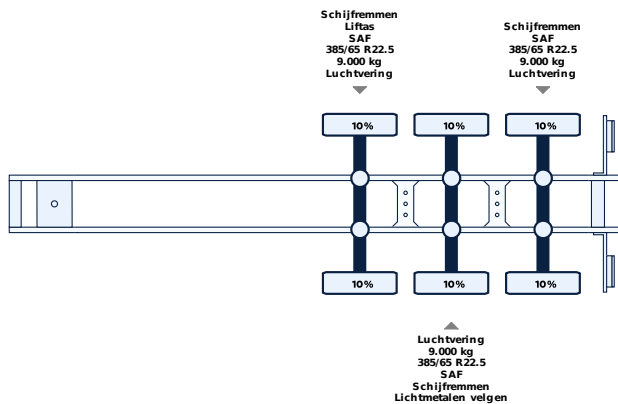

Extra information

Tail lift: DHollandia DHSM.30, slider lift, 2000 kg

Options

- ✓ ABS
- ✓ Carrier Diesel / Electric
- ✓ EBS
- ✓ Lift Axle
- ✓ SAF Assen
- ✓ Work lamp(s)
- ✓ Alcoa rims
- ✓ Disc brakes
- ✓ Folding flap with battery
- ✓ Pallet box
- ✓ Tail lift with its own battery

Body details

Brand	Carrier Maxima 1300
Bodywork	Koel-vriestransport
Dimensions bodywork (L x W x H)	1325 x 250 x 270cm
Cooling engine	Diesel+elektrisch

Axes

Tail lift

Kind	Onderschuifklep
Type	DHSM.30
Brand	DHollandia
Capacity	2.000 kg