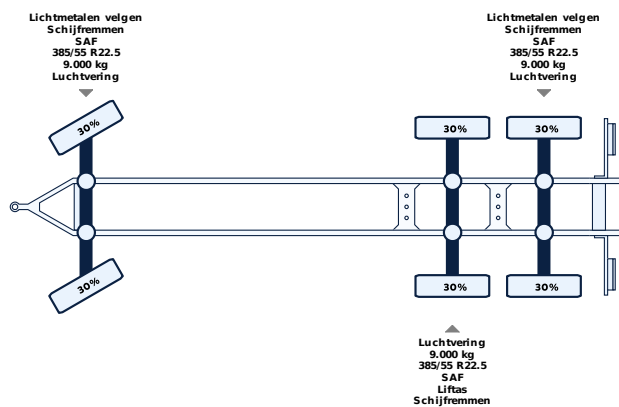

ALL PROPERTIES

General

ID	LVS7956
GVW	24.000 kg
VIN	UH9P324S3EFBP1048
Color	Overig
Mileage	0 km
APK (MOT) to	07-08-2026
brochure.empty_mass	5.580 kg
Carrying capacity	18.420 kg
Dimensions(L x W)	927cm
First registration	30-06-2014

Extra information

Structure
Construction year: 2014

Options

- ✓ ABS
- ✓ Alloy wheels
- ✓ Disc brakes
- ✓ Lift Axle
- ✓ SAF Assen
- ✓ Spare wheel

Body details

Bodywork	Gesloten bak
Dimensions bodywork (L x W x H)	728 x 247 x 278cm

Axes