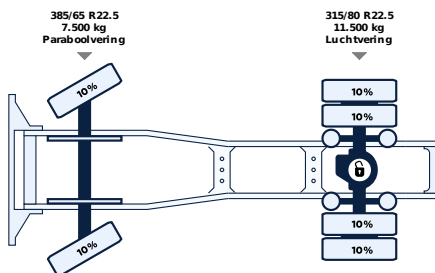

ALL PROPERTIES

General

ID	LVS7782
GVW	19.000 kg
VIN	XLER4X20005150481
Fuel	Diesel
Color	Overig
Number of gears	12
Mileage	1.059.883 km
APK (MOT) to	06-08-2025
brochure.empty_mass	8.670 kg
Wheelbase	370 cm
Engine	580 pk
Carrying capacity	10.330 kg
Dimensions(L x W)	614 x 255cm
Emission-standard	Euro 3
Gear box	Manual
First registration	08-08-2006

Options

- ✓ 2x Sleeping bed
- ✓ Alcoa rims
- ✓ Electrically operated windows
- ✓ High Beams
- ✓ Immobilizer (B1)
- ✓ PTO
- ✓ Retarder
- ✓ Side skirts
- ✓ Speed limiter
- ✓ Spoilers
- ✓ Stability control
- ✓ Sun visor
- ✓ Air horn
- ✓ Central door locking
- ✓ Flashing lights
- ✓ Hydrolics
- ✓ Parking Heater
- ✓ Refridgerator
- ✓ Roof Spoiler
- ✓ Sleeping cabin
- ✓ Sper
- ✓ Spoiler set
- ✓ Sunroof
- ✓ Work lamp(s)

Axes