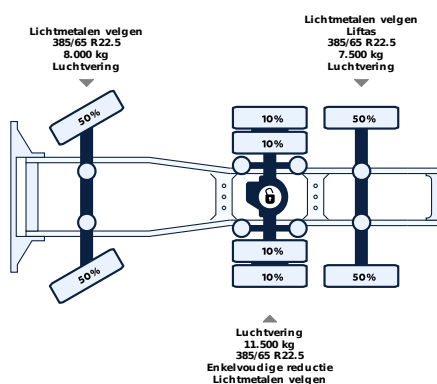

ALL PROPERTIES

General

ID	LVS7975
GVW	26.000 kg
VIN	YS2R6X20005567841
Fuel	Diesel
Color	Rood
Number of gears	12
Mileage	601.000 km
APK (MOT) to	19-11-2026
brochure.empty_mass	9.362 kg
Wheelbase	320 cm
Engine	520 pk
Carrying capacity	16.638 kg
Emission-standard	Euro 6
Gear box	Automatic
First registration	20-11-2019

Options

- ✓ 2x PTO
- ✓ 9 inch Multimedia screen
- ✓ Air conditioning
- ✓ Alcoa rims
- ✓ Axle load indication
- ✓ Central door locking remote control
- ✓ Disc brakes
- ✓ Electric mirrors
- ✓ Flashing lights
- ✓ High Beams
- ✓ Immobilizer (B1)
- ✓ Navigation
- ✓ PTO
- ✓ Retarder
- ✓ Seat heating
- ✓ Sleeping cabin
- ✓ Speed limiter
- ✓ Spoilers
- ✓ Stability control
- ✓ TV
- ✓ Work lamp(s)
- ✓ 2x Sleeping bed
- ✓ ABS
- ✓ Air suspension
- ✓ Aluminum fuel tank
- ✓ Central door locking
- ✓ Climate Control
- ✓ Electrically operated windows
- ✓ Electric windows
- ✓ Fog lights
- ✓ Hydraulics
- ✓ Leather steering wheel
- ✓ Parking Heater
- ✓ Refridgerator
- ✓ Roof Spoiler
- ✓ Seat ventilation
- ✓ Sliding dish
- ✓ Sper
- ✓ Spoiler set
- ✓ Sun visor
- ✓ Upholstery leather

Axes