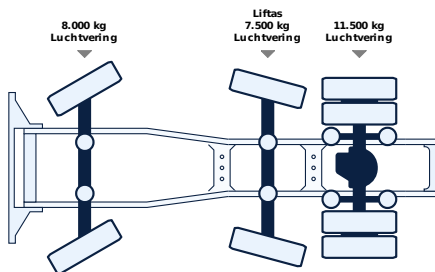

ALL PROPERTIES

General

ID	LVS8032
GVW	27.000 kg
VIN	VF611C362PD004193
Fuel	Diesel
Color	Overig
Number of gears	12
Mileage	655.380 km
APK (MOT) to	21-11-2026
brochure.empty_mass	9.155 kg
Engine	520 pk
Carrying capacity	17.845 kg
Dimensions(L x W)	650cm
Emission-standard	Euro 6
Gear box	Automatic
First registration	11-01-2023

Options

- ✓ ABS
- ✓ All-around air suspension
- ✓ Axle load indication
- ✓ Climate Control
- ✓ Hydraulics
- ✓ Leather steering wheel
- ✓ LED headlights
- ✓ Navigation
- ✓ PTO
- ✓ Radio display 7 inches
- ✓ Speed limiter
- ✓ Steered leading axle
- ✓ Work lamp(s)
- ✓ Air conditioning
- ✓ Aluminum fuel tank
- ✓ Beacon(s)
- ✓ Fog lights
- ✓ Immobilizer (B1)
- ✓ LED-lighting
- ✓ Lift Axle
- ✓ On-board computer
- ✓ Radio CD player
- ✓ Seat heating
- ✓ Sper
- ✓ Sun visor

Axes