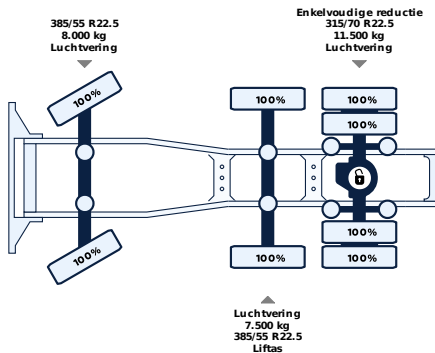

ALL PROPERTIES

General

ID	LVS8051
VIN	VF610C369TD003071
Fuel	Diesel
Color	Wit
Number of gears	12
Mileage	100 km
Wheelbase	410 cm
Engine	520 pk
Dimensions(L x W)	651 x 250cm
Emission-standard	Euro 6
Gear box	Automatic
First registration	22-06-2026

Options

- ✓ 2x Sleeping bed
- ✓ 9 inch Multimedia screen
- ✓ ABS
- ✓ Air conditioning
- ✓ Aluminum fuel tank
- ✓ Axle load indicator
- ✓ Climate Control
- ✓ Immobilizer (B1)
- ✓ Leather steering wheel
- ✓ LED headlights
- ✓ Navigation system
- ✓ On-board computer
- ✓ Parking Heater
- ✓ PTO Preparation
- ✓ Refridgerator
- ✓ Remote controlled central door locking
- ✓ Roof Spoiler
- ✓ Sleeping cabin
- ✓ Speed limiter
- ✓ Sper
- ✓ Spoiler set
- ✓ Stability control
- ✓ Standclima
- ✓ Sun visor

Axes