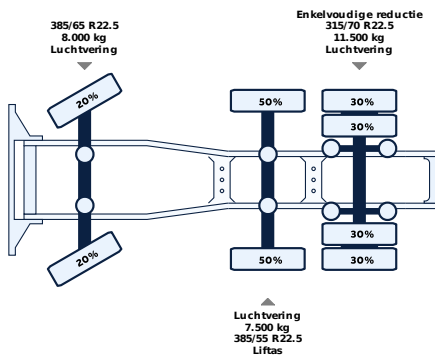

ALL PROPERTIES

General

ID	LVS8045
GVW	26.000 kg
VIN	VF610C360KD000493
Fuel	Diesel
Color	Rood
Number of gears	12
Mileage	970.000 km
brochure.empty_mass	9.935 kg
Engine	520 pk
Carrying capacity	16.065 kg
Emission-standard	Euro 6
Gear box	Automatic
First registration	19-06-2019

Axes

Options

- ✓ 2x Sleeping bed
- ✓ 7 Inch Multimedia System
- ✓ ABS
- ✓ Air suspension
- ✓ All-around air suspension
- ✓ Axle load indication
- ✓ Bluetooth
- ✓ Central door locking remote control
- ✓ Climate Control
- ✓ Daytime running lights
- ✓ Double fuel tank
- ✓ Electrically operated windows
- ✓ Electric windows
- ✓ Fog lights
- ✓ Front fog lights
- ✓ High Beams
- ✓ Immobilizer (B1)
- ✓ Leather cover
- ✓ Leather steering wheel
- ✓ Lift Axle
- ✓ Navigation system
- ✓ On-board computer
- ✓ Parking Heater
- ✓ Radio/CD
- ✓ Refridgerator
- ✓ Remote controlled central door locking
- ✓ Roof Spoiler
- ✓ Seat heating
- ✓ Side skirts
- ✓ Sleeping cabin
- ✓ Sliding dish
- ✓ Smart tachograph
- ✓ Special Interior
- ✓ Speed limiter
- ✓ Sper
- ✓ Spoiler set
- ✓ Standclima
- ✓ Sun visor
- ✓ Work lamp(s)