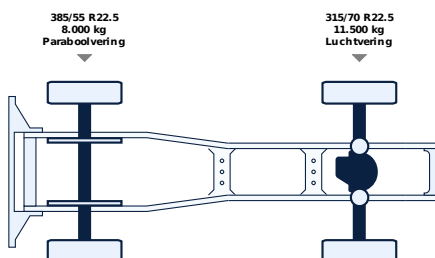

ALL PROPERTIES

General

ID	LVS8053
GVW	19.500 kg
VIN	VF610A362SD057816
Fuel	Diesel
Color	Overig
Number of gears	12
Mileage	33.000 km
APK (MOT) to	09-10-2026
brochure.empty_mass	8.535 kg
Wheelbase	380 cm
Engine	480 pk
Carrying capacity	10.965 kg
Dimensions(L x W)	599 x 253cm
Emission-standard	Euro 6
Gear box	Automatic
First registration	09-10-2025

Options

- ✓ **9 inch Multimedia screen**
- ✓ **Air conditioning**
- ✓ **Climate Control**
- ✓ **Hydraulic Tipper / Walking floor**
- ✓ **Leather steering wheel**
- ✓ **LED headlights**
- ✓ **Parking Heater**
- ✓ **Remote controlled central door locking**
- ✓ **Seat heating**
- ✓ **Sleeping cabin**
- ✓ **Speed limiter**
- ✓ **Spoiler set**
- ✓ **Sun visor**
- ✓ **ABS**
- ✓ **Aluminum fuel tank**
- ✓ **Daytime running lights**
- ✓ **Immobilizer (B1)**
- ✓ **LED-lighting**
- ✓ **Parking air conditioning**
- ✓ **Rear view camera**
- ✓ **Roof Spoiler**
- ✓ **Side skirts**
- ✓ **Smart tachograph**
- ✓ **Spoilers**
- ✓ **Stability control**
- ✓ **Turbo Compound**

Axes