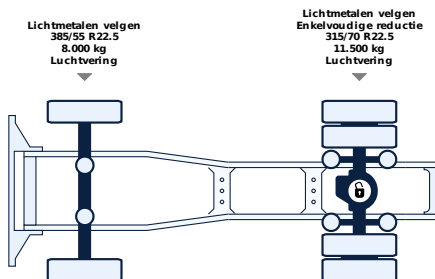

ALL PROPERTIES

General

ID	LVS8052
GVW	19.500 kg
VIN	VF610A369SD057697
Fuel	Diesel
Color	Bruin
Number of gears	12
Mileage	65.000 km
APK (MOT) to	16-04-2027
brochure.empty_mass	8.687 kg
Wheelbase	380 cm
Engine	480 pk
Carrying capacity	10.813 kg
Dimensions(L x W)	621 x 253cm
Emission-standard	Euro 6
Gear box	Automatic
First registration	16-04-2025

Options

- ✓ 2x Sleeping bed
- ✓ 9 inch Multimedia screen
- ✓ ABS
- ✓ Air horn
- ✓ Alcoa rims
- ✓ Climate Control
- ✓ Daytime running lights
- ✓ Hydraulic Tipper / Walking floor
- ✓ Immobilizer (B1)
- ✓ LED-lighting
- ✓ NATO plug
- ✓ Parking Heater
- ✓ Side skirts
- ✓ Sleeping cabin
- ✓ Smart tachograph
- ✓ Speed limiter
- ✓ Spoiler set
- ✓ Stability control
- ✓ Standclima
- ✓ Sun visor

Axes