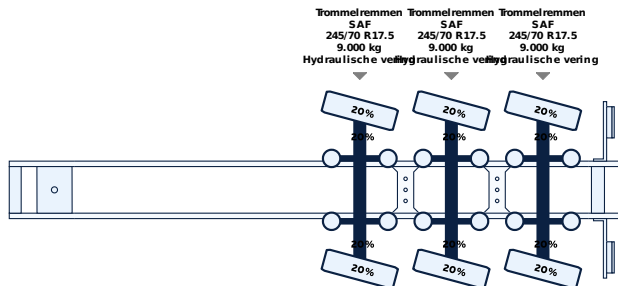

ALL PROPERTIES

General

ID	LVS7995
GVW	51.000 kg
VIN	XMREUR000E0000397
Color	Overig
Mileage	0 km
brochure.empty_mass	17.100 kg
Wheelbase	1513 cm
Carrying capacity	33.900 kg
Dimensions(L x W)	1758 x 274cm
First registration	01-10-2014

Options

- ✓ 3x Steered Axles
- ✓ Broadeners
- ✓ Demountable Neck
- ✓ EBS
- ✓ Radiographic control
- ✓ Spare wheel
- ✓ Steering axle (hydraulic)
- ✓ Width of plates
- ✓ ZZ license plate
- ✓ ABS
- ✓ Central lubrication
- ✓ Drum brakes
- ✓ Nato
- ✓ SAF Assen
- ✓ Steering Axle
- ✓ Toolbox
- ✓ Work lamp(s)

Axes

Body details

Bodywork

Dieplader