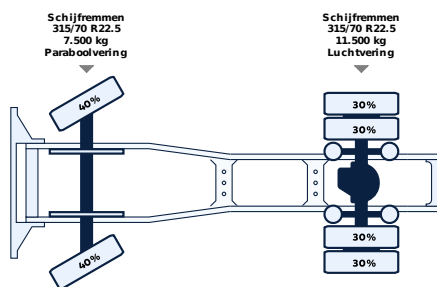

ALL PROPERTIES

General

ID	LVS8008
GVW	19.000 kg
VIN	WDB96340310272816
Fuel	Diesel
Color	Overig
Number of gears	12
Mileage	699.702 km
APK (MOT) to	20-07-2026
brochure.empty_mass	7.634 kg
Wheelbase	370 cm
brochure.cabine_type	Stream space
Engine	400 pk
Carrying capacity	11.366 kg
Dimensions(L x W)	616 x 250cm
Emission-standard	Euro 6
Gear box	Automatic
First registration	20-07-2018

Options

- ✓ ABS
- ✓ Air conditioning
- ✓ Air horn
- ✓ Air suspension
- ✓ Aluminum fuel tank
- ✓ Disc brakes
- ✓ Electrically operated windows
- ✓ Electric mirrors
- ✓ Engine Brake
- ✓ Fog lights
- ✓ Parking Heater
- ✓ Radio/CD
- ✓ Refridgerator
- ✓ Roof Spoiler
- ✓ Sleeping cabin
- ✓ Sun visor
- ✓ Work lamp(s)

Axes