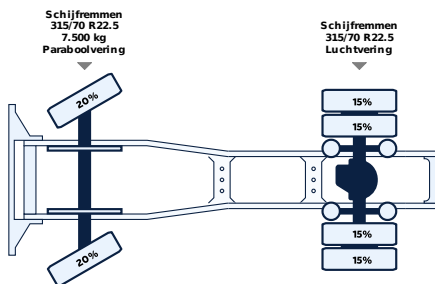

ALL PROPERTIES

General

ID	LVS8029
GVW	18.000 kg
VIN	W1T96340310598212
Fuel	Diesel
Color	Wit
Number of gears	12
Mileage	393.084 km
APK (MOT) to	01-10-2026
brochure.empty_mass	8.173 kg
Engine	480 pk
Carrying capacity	9.827 kg
Emission-standard	Euro 6
Gear box	Automatic
First registration	21-03-2022

Options

- ✓ 2x Sleeping bed
- ✓ Air conditioning
- ✓ Air suspension
- ✓ Disc brakes
- ✓ Electric windows
- ✓ ESP
- ✓ On-board computer
- ✓ Radio Bluetooth
- ✓ Retarder
- ✓ Side skirts
- ✓ Sun visor
- ✓ ABS
- ✓ Air horn
- ✓ Aluminum fuel tank
- ✓ Double fuel tank
- ✓ Engine Brake
- ✓ Front fog lights
- ✓ Parking Heater
- ✓ Refridgerator
- ✓ Roof Spoiler
- ✓ Speed limiter
- ✓ Work lamp(s)

Axes