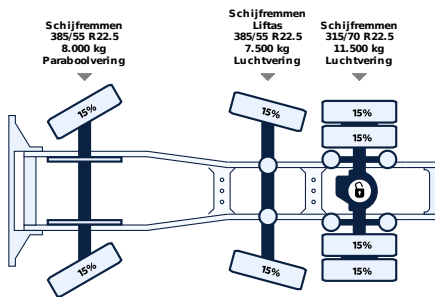

ALL PROPERTIES

General

ID	LVS8014
GVW	27.000 kg
VIN	WMA24XZZ2LP134224
Fuel	Diesel
Color	Groen
Number of gears	14
Mileage	886.089 km
APK (MOT) to	29-08-2026
brochure.empty_mass	8.637 kg
Wheelbase	415 cm
brochure.cabine_type	XXL cabine
Engine	500 pk
Carrying capacity	18.363 kg
Dimensions(L x W)	688 x 255cm
Emission-standard	Euro 6
Gear box	Automatic
First registration	29-08-2019

Options

- ✓ 2x Sleeping bed
- ✓ Air conditioning
- ✓ Climate Control
- ✓ Daytime running lights
- ✓ Electrically operated windows
- ✓ High Beams
- ✓ Inverter 24V - 230V
- ✓ LED headlights
- ✓ NATO plug
- ✓ Radio/CD
- ✓ Refridgerator
- ✓ Seat heating
- ✓ Speed limiter
- ✓ Sun visor
- ✓ Work lamp(s)
- ✓ ABS
- ✓ Beacon(s)
- ✓ Coffee maker
- ✓ Double fuel tank
- ✓ Electric mirrors
- ✓ Immobilizer (B1)
- ✓ LED-lighting
- ✓ Lift Axle
- ✓ Parking Heater
- ✓ Radio display 7 inches
- ✓ Remote controlled central door locking
- ✓ Smart tachograph
- ✓ Standclima
- ✓ Toolbox

Axes