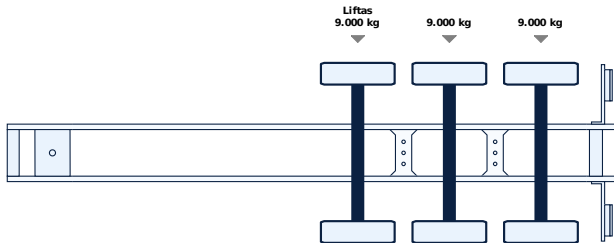

ALL PROPERTIES

General

ID	LVS8063
GVW	39.000 kg
VIN	WKESD000001112148
Color	Overig
Mileage	0 km
APK (MOT) to	27-09-2026
brochure.empty_mass	6.439 kg
Wheelbase	879 cm
Carrying capacity	32.561 kg
Dimensions(L x W)	1386 x 250cm
First registration	04-07-2023

Options

- ☒ ABS
- ☒ Lift Axle
- ☒ Pallet box
- ☒ Sunroof
- ☒ Toolbox

Body details

Bodywork

Schuifzeilen

Axes