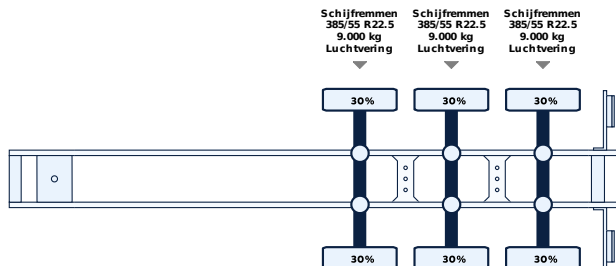

Extra information

Tail lift: Zepro, slider lift, 2500 kg

Superstructure

Construction year: 2022

Options

- ✓ ABS
- ✓ Disc brakes
- ✓ Flower size
- ✓ Multi Temperature
- ✓ Pallet box
- ✓ tail lift 2500kg with its own battery
- ✓ Air suspension
- ✓ Double binding rails
- ✓ LED-lighting
- ✓ NATO plug
- ✓ Support legs

Body details

Brand	Geisoleerde Laadbak Met Laadklep
Bodywork	Koel-vriestransport
Dimensions bodywork (L x W x H)	250 x 270cm
Cooling engine	Diesel+elektrisch

Axes

Tail lift

Kind	Onderschuifklep
Brand	Zepro
Capacity	2.500 kg