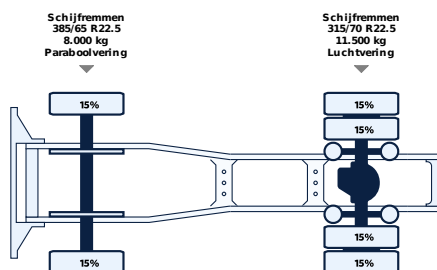

ALL PROPERTIES

General

ID	LVS8040
GVW	19.500 kg
VIN	XLRTEH4100G127675
Fuel	Diesel
Color	Wit
Number of gears	16
Mileage	1.068.972 km
APK (MOT) to	24-10-2026
brochure.empty_mass	7.907 kg
Wheelbase	380 cm
brochure.cabine_type	Space cab cabine
Engine	440 pk
Carrying capacity	11.593 kg
Dimensions(L x W)	592 x 255cm
Emission-standard	Euro 6
Gear box	Automatic
First registration	24-10-2016

Options

- ✓ ABS
- ✓ Air conditioning
- ✓ Air horn
- ✓ Air suspension
- ✓ Aluminum fuel tank
- ✓ Disc brakes
- ✓ Electrically adjustable exterior mirrors
- ✓ Electrically operated windows
- ✓ Electric mirrors
- ✓ Engine Brake
- ✓ Fog lights
- ✓ Parking air conditioning
- ✓ Parking Heater
- ✓ PTO
- ✓ Radio/CD
- ✓ Refridgerator
- ✓ Roof Spoiler
- ✓ Sleeping cabin
- ✓ Speed limiter
- ✓ Sun visor
- ✓ Work lamp(s)

Axes