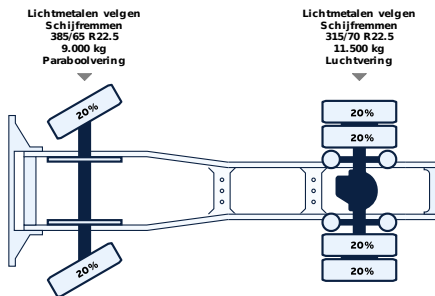

ALL PROPERTIES

General

ID	LVS8041
GVW	20.500 kg
VIN	XLRTEM4100G291404
Fuel	Diesel
Color	Wit
Number of gears	12
Mileage	1.042.214 km
APK (MOT) to	08-01-2027
brochure.empty_mass	7.231 kg
Wheelbase	360 cm
Engine	450 pk
Carrying capacity	13.269 kg
Dimensions(L x W)	572 x 255cm
Emission-standard	Euro 6
Gear box	Automatic
First registration	08-01-2020

Options

- ✓ **ABS**
- ✓ **Beacon(s)**
- ✓ **Climate Control**
- ✓ **High Beams**
- ✓ **LED-lighting**
- ✓ **Parking Heater**
- ✓ **PTO Preparation**
- ✓ **Remote controlled central door locking**
- ✓ **Sleeping cabin**
- ✓ **Speed limiter**
- ✓ **Stability control**
- ✓ **Sun visor**
- ✓ **Work lamp(s)**

Axes