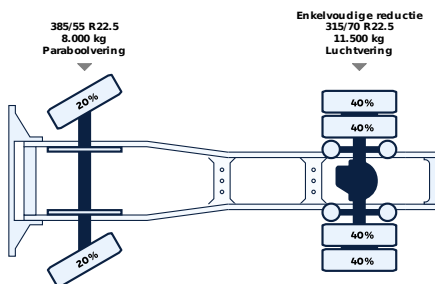

ALL PROPERTIES

General

ID	LVS8007
GVW	19.500 kg
VIN	XLRTEM4100G230925
Fuel	Diesel
Color	Wit
Number of gears	12
Mileage	692.401 km
APK (MOT) to	14-02-2027
brochure.empty_mass	7.252 kg
Wheelbase	380 cm
Engine	410 pk
Carrying capacity	12.248 kg
Dimensions(L x W)	592 x 255cm
Emission-standard	Euro 6
Gear box	Automatic
First registration	04-10-2018

Options

- ✓ 2x Sleeping bed
- ✓ Air conditioning
- ✓ Electrically operated windows
- ✓ High Beams
- ✓ On-board computer
- ✓ Remote controlled central door locking
- ✓ Seat heating
- ✓ Toolbox
- ✓ ABS
- ✓ Climate Control
- ✓ Front fog lights
- ✓ MX brake
- ✓ Radio/CD
- ✓ Roof Spoiler
- ✓ Sun visor
- ✓ Work lamp(s)

Axes